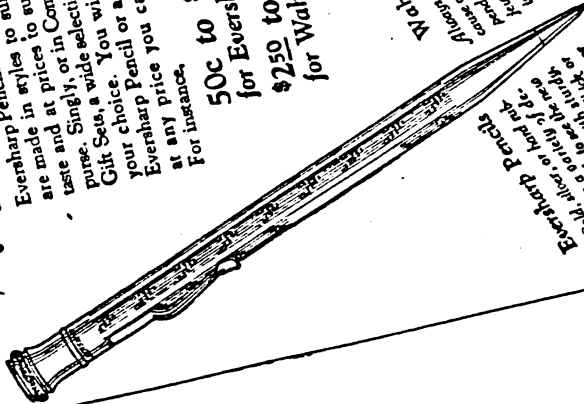

Free Electros for Your Own Christmas Newspaper Advertising

Here are four new advertisements in single- and double-column size for your own newspaper advertising. If you are in a city where Wahl Christmas newspaper copy is appearing, run them in the same issues (December 1, 8, 15, and 22). Order electros by number on the regular merchandise order blank enclosed in the catalog.

friendship

The Christmas season is your opportunity to build new friendships and renew the old. Gifts are the beautiful and practical are the best expression of your thought and feeling.

Everharp Pencils and Wahl Pens are made in styles to suit every taste and at prices to suit every purse. Singly, or in Combination Gift Sets, a wide selection invites your choice. You will find an Everharp Pencil or a Wahl Pen at any price you care to pay.

For instance,
50c to $6.00
for Everharps
$2.50 to $9.00
for Wahl Pens

Wahl Pens
Always please give the name of the store where you bought them. If you are in a city where Wahl Pens are being sold, you will find them in every store that carries stationery. The correct name of the store is printed on the Wahl Pen. You will find the name of the store on the Wahl Pen. You will find the name of the store on the Wahl Pen.

DEALER'S NAME

No. 11888-2 cols. x 8 1/2 inches